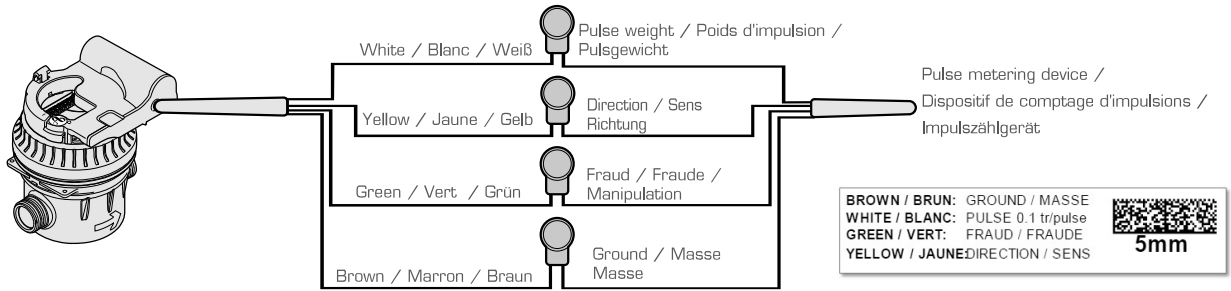

IZAR PULSE i

1-output version with specific pulse weight / Version 1 sortie avec poids d'impulsion spécifique / Version mit einem Ausgang mit spezifischer Impulswertigkeit