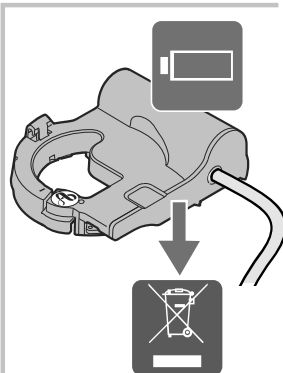

IZAR PULSE i

1-output version with specific pulse weight / Version 1 sortie avec poids d'impulsion spécifique / Version mit einem Ausgang mit spezifischer Impulswertigkeit

3-output version with specific pulse weight / Version 3 sorties avec poids d'impulsion spécifique / Version mit drei Ausgängen mit spezifischer Impulswertigkeit

UP TO 15 YEARS

IP68