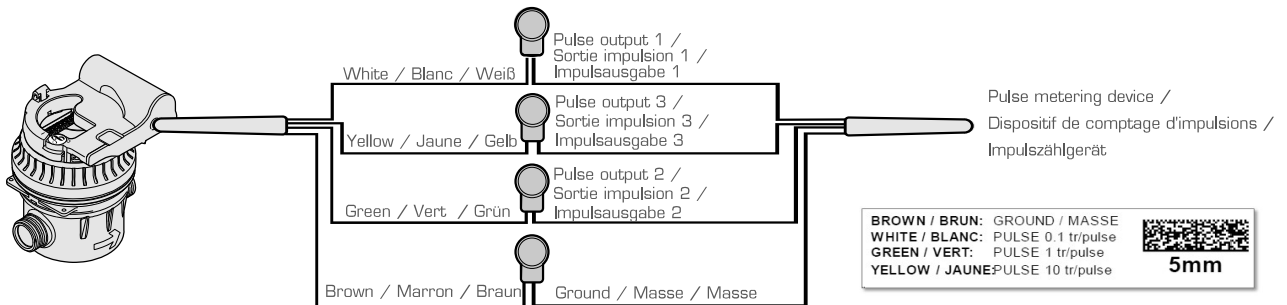

3-output version with specific pulse weight / Version 3 sorties avec poids d'impulsion spécifique / Version mit drei Ausgängen mit spezifischer Impulswertigkeit

UP TO 15 YEARS