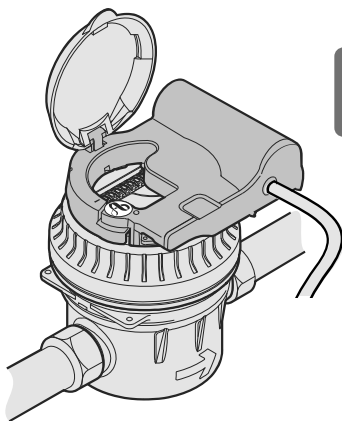

3-output version with specific pulse weight / Version 3 sorties avec poids d'impulsion spécifique / Version mit drei Ausgängen mit spezifischer Impulswertigkeit

UP TO 15 YEARS